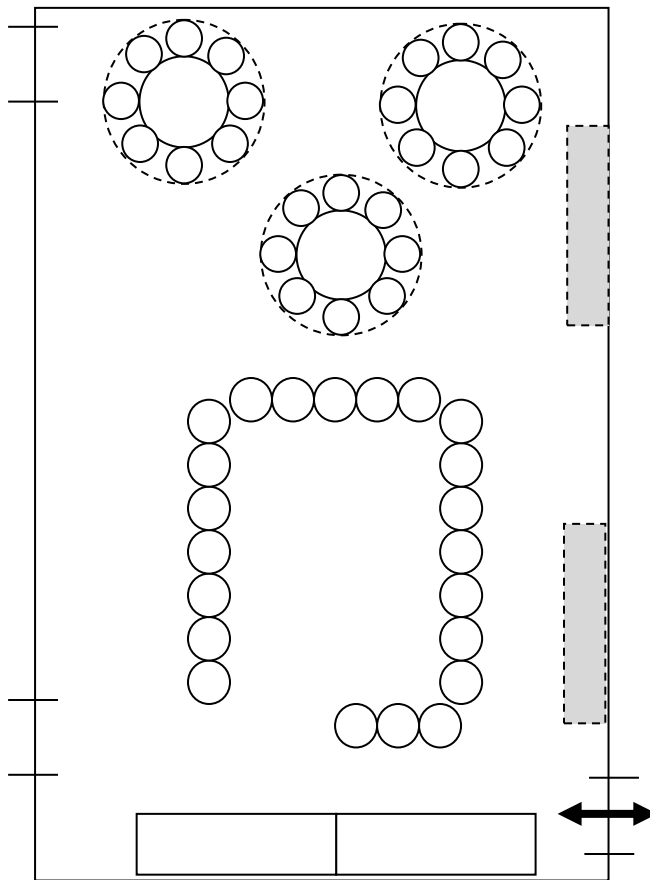

Bur-Mil Clubhouse Guilford Room

Workshop

GUILFORD ROOM:

- Hollow square set-up, utilizing 8' banquets for 32
- 1 8' banquet for food & beverage

Fire Exit to Porch cannot be blocked

Bur-Mil Clubhouse Guilford Room

Retreat

GUILFORD ROOM:

- Circle of 22 chairs with a “break” in the circle so people can get in
- 3 60” rds of 8=24 seats
- 2 8’ banquets in back of room for food & beverage