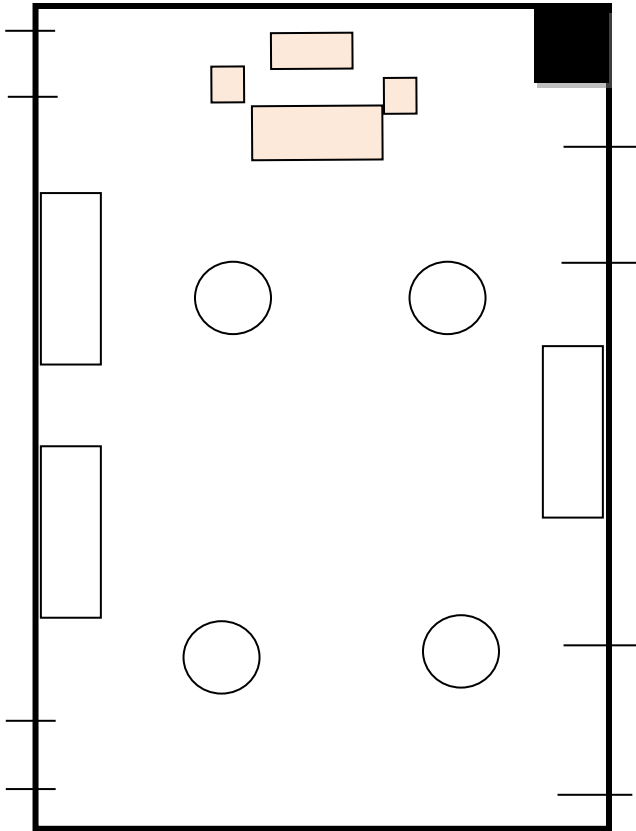

The Banquet room is on this side

Bur-Mil Clubhouse Oak Room

Additional Seating

*Used for additional seating when combined
with Banquet Room, Banquet & Triple
Crown, or with Lake Room.*

OAK ROOM:

- 6 60" rds of 8=32 seats

The Banquet room is on this side

Bur-Mil Clubhouse Oak Room

Wedding Ceremony

*Used in conjunction with Banquet, Banquet & Triple
Crown or Lake room*

OAK ROOM:

- Theatre style seating for 80; 14 rows of 5 & 1 back row of 10
- 1 cocktail "high-top" table for officiant

Bur-Mil Clubhouse Oak Room

Reception/Cocktail Hour

*Used in conjunction with Banquet, Banquet &
Triple Crown or Lake room*

OAK ROOM:

- Bar set-up on along front wall
- 3 8' banquets for food & beverage displays
- 4 cocktail "high-top" tables