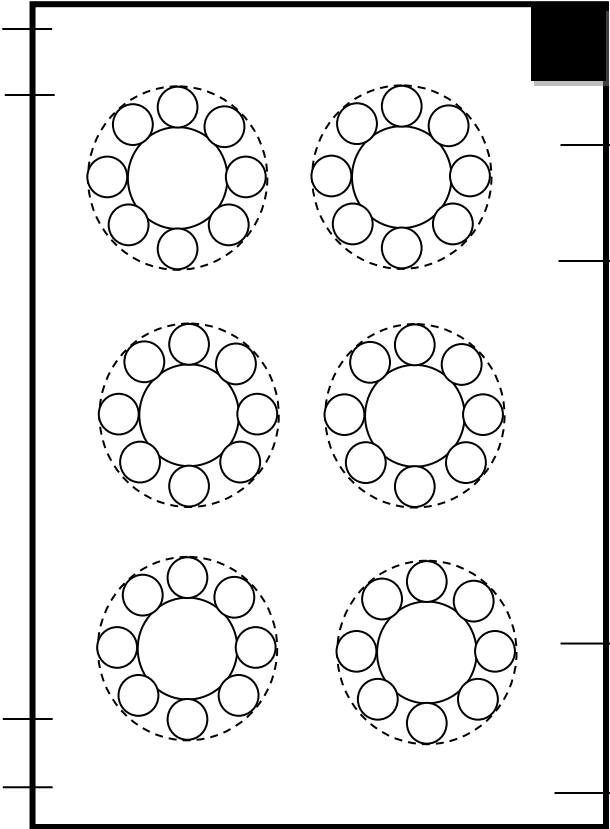

The Banquet room is on this side

Bur-Mil Clubhouse Oak Room

Additional Seating

*Used for additional seating when combined
with Banquet Room, Banquet & Triple
Crown, or with Lake Room.*

OAK ROOM:

- 6 60" rds of 8=32 seats

The Banquet room is on this side

Bur-Mil Clubhouse Oak Room

Wedding Ceremony

*Used in conjunction with Banquet, Banquet & Triple
Crown or Lake room*

OAK ROOM:

- Theatre style seating for 80; 14 rows of 5 & 1 back row of 10
- 1 cocktail "high-top" table for officiant

Bur-Mil Clubhouse Oak Room

Reception/Cocktail Hour

*Used in conjunction with Banquet, Banquet &
Triple Crown or Lake room*

OAK ROOM:

- Bar set-up on along front wall
- 3 8' banquets for food & beverage displays
- 4 cocktail "high-top" tables