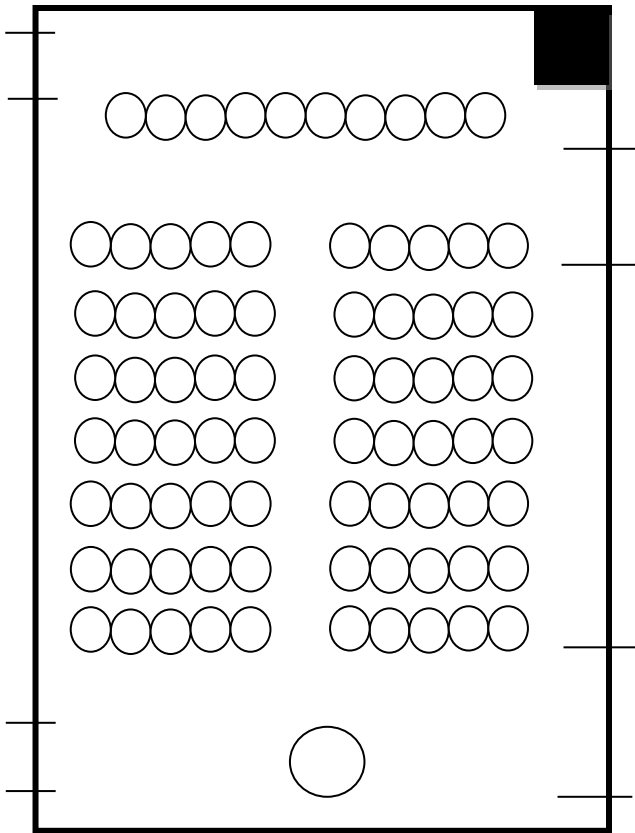

The Banquet room is on this side

Bur-Mil Clubhouse Oak Room

Additional Seating

*Used for additional seating when combined
with Banquet Room, Banquet & Triple
Crown, or with Lake Room.*

OAK ROOM:

- 6 60" rds of 8=32 seats

The Banquet room is on this side

Bur-Mil Clubhouse Oak Room

Wedding Ceremony

*Used in conjunction with Banquet, Banquet & Triple
Crown or Lake room*

OAK ROOM:

- Theatre style seating for 80; 14 rows of 5 & 1 back row of 10
- 1 cocktail "high-top" table for officiant

Bur-Mil Clubhouse Oak Room

Reception/Cocktail Hour

*Used in conjunction with Banquet, Banquet &
Triple Crown or Lake room*

OAK ROOM:

- Bar set-up on along front wall
- 3 8' banquets for food & beverage displays
- 4 cocktail "high-top" tables