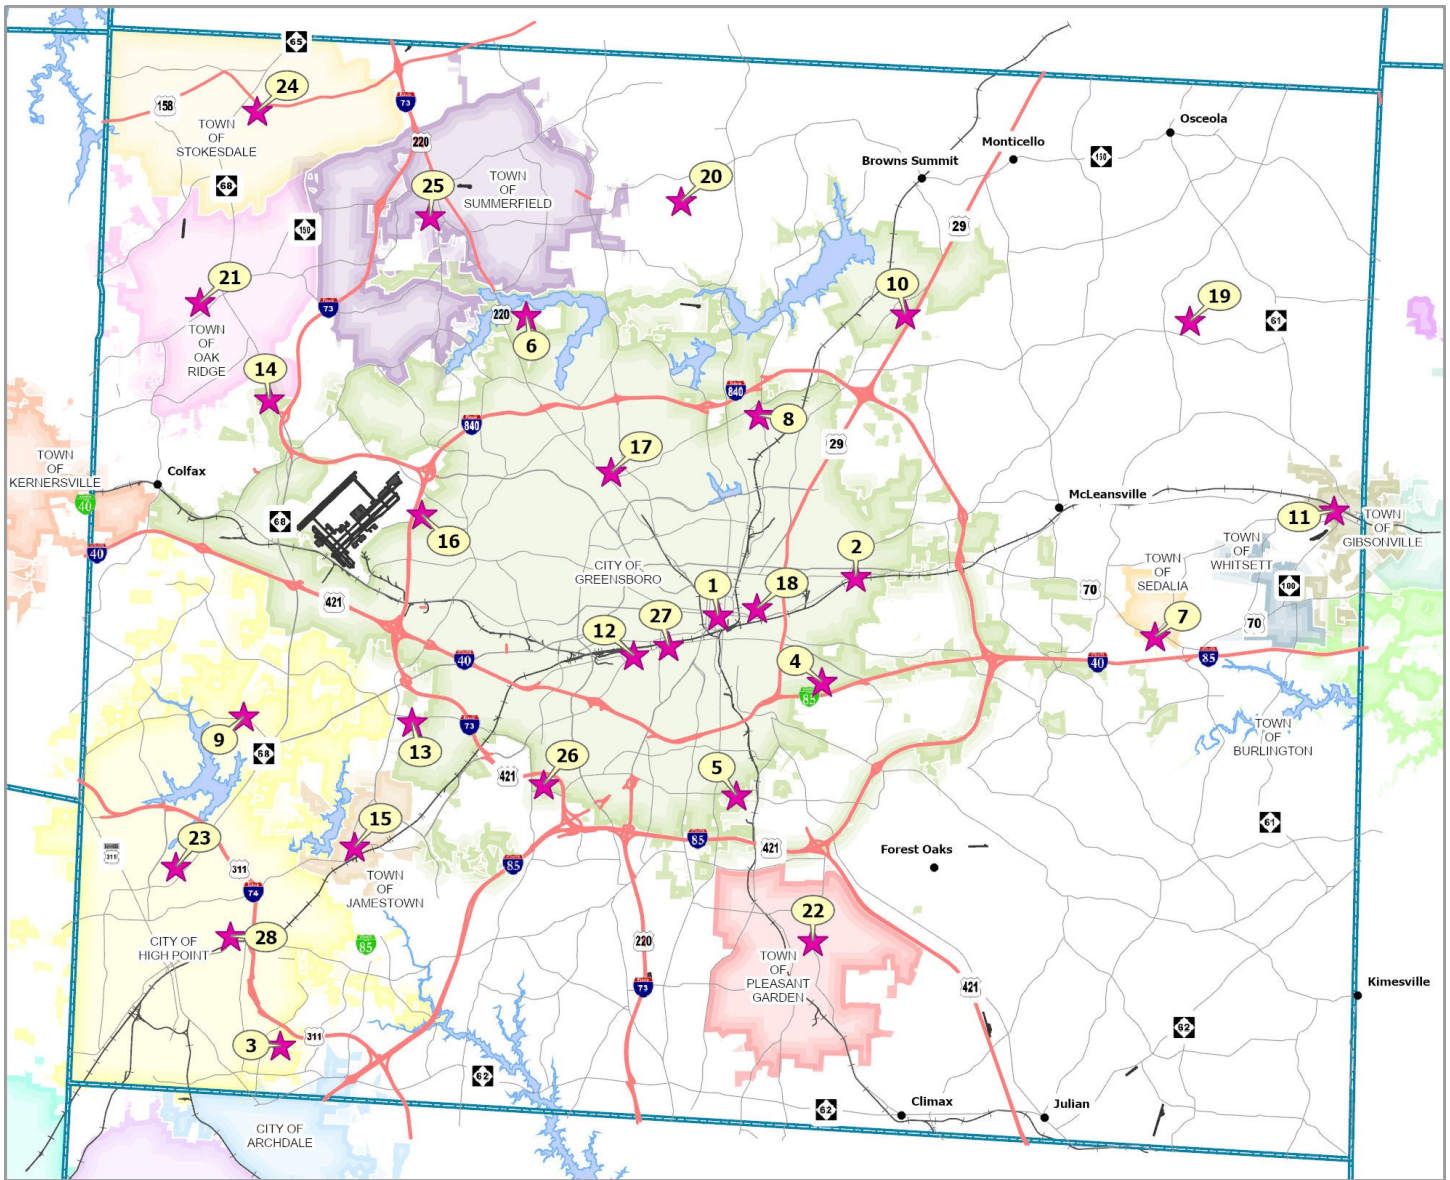

Guilford County Board of Elections
In-Person Early Voting Schedule
November 5, 2024 General Elections

*Early Voting Site Names and Addresses listed below;
 see reverse side for full site map.*

Thursday October 17 All Locations 8 am—7:30 pm	Friday October 18 All Locations 8 am—7:30 pm	Saturday October 19 All Locations 10 am—4 pm
--	--	--

- | | |
|--|--|
| 1. Old Courthouse (Coleman Conference Room) | 15. Jamestown Town Hall |
| 2. Ag Center (Barn) | 16. Leonard Recreation Center |
| 3. Allen Jay Recreation Center | 17. Lewis Recreation Center |
| 4. Barber Park (Pavilion) | 18. NC A&T State University (Dudley Building) |
| 5. Brown Recreation Center | 19. Northeast Park |
| 6. Bur-Mil Club | 20. Northern Guilford Middle School |
| 7. Charlotte Hawkins Brown (Kimball Hall) | 21. Oak Ridge Town Hall |
| 8. Craft Recreation Center | 22. Pleasant Garden Community Center |
| 9. Deep River Recreation Center | 23. Roy B. Culler, Jr. Senior Center |
| 10. Gateway Research Park | 24. Stokesdale Town Hall |
| 11. Gibsonville Community Center | 25. Summerfield Community Center |
| 12. Greensboro Coliseum (Special Events Center) | 26. Trotter Active Adult Center |
| 13. Griffin Recreation Center | 27. UNCG (Kaplan Center for Wellness) |
| 14. GTCC (Cameron Campus) | 28. Washington Terrace Park |