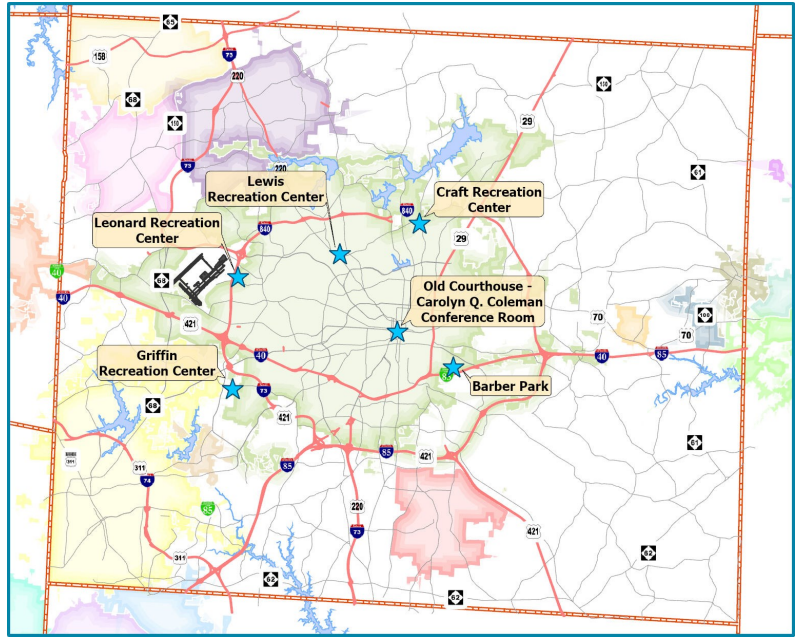

Guilford County Board of Elections One-Stop Early Voting Schedule July 26, 2022 Greensboro Municipal Elections

1. **Old Courthouse- Carolyn Q. Coleman Conference Room**
(Formerly Blue Room)
First Floor — Room #108
301 W. Market St., Greensboro, NC 27401
2. **Barber Park**
1500 Barber Park Dr., Greensboro, NC 27401
3. **Craft Recreation Center**
3911 Yanceyville St., Greensboro, NC 27405
4. **Griffin Recreation Center**
5301 Hilltop Rd., Jamestown, NC 27282
5. **Leonard Recreation Center**
6324 Ballinger Rd., Greensboro, NC 27410
(Bridge Closed on Ballinger Rd. — Use N. Chimney Rock Rd. Access)
6. **Lewis Recreation Center**
3110 Forest Lawn Dr., Greensboro, NC 27455