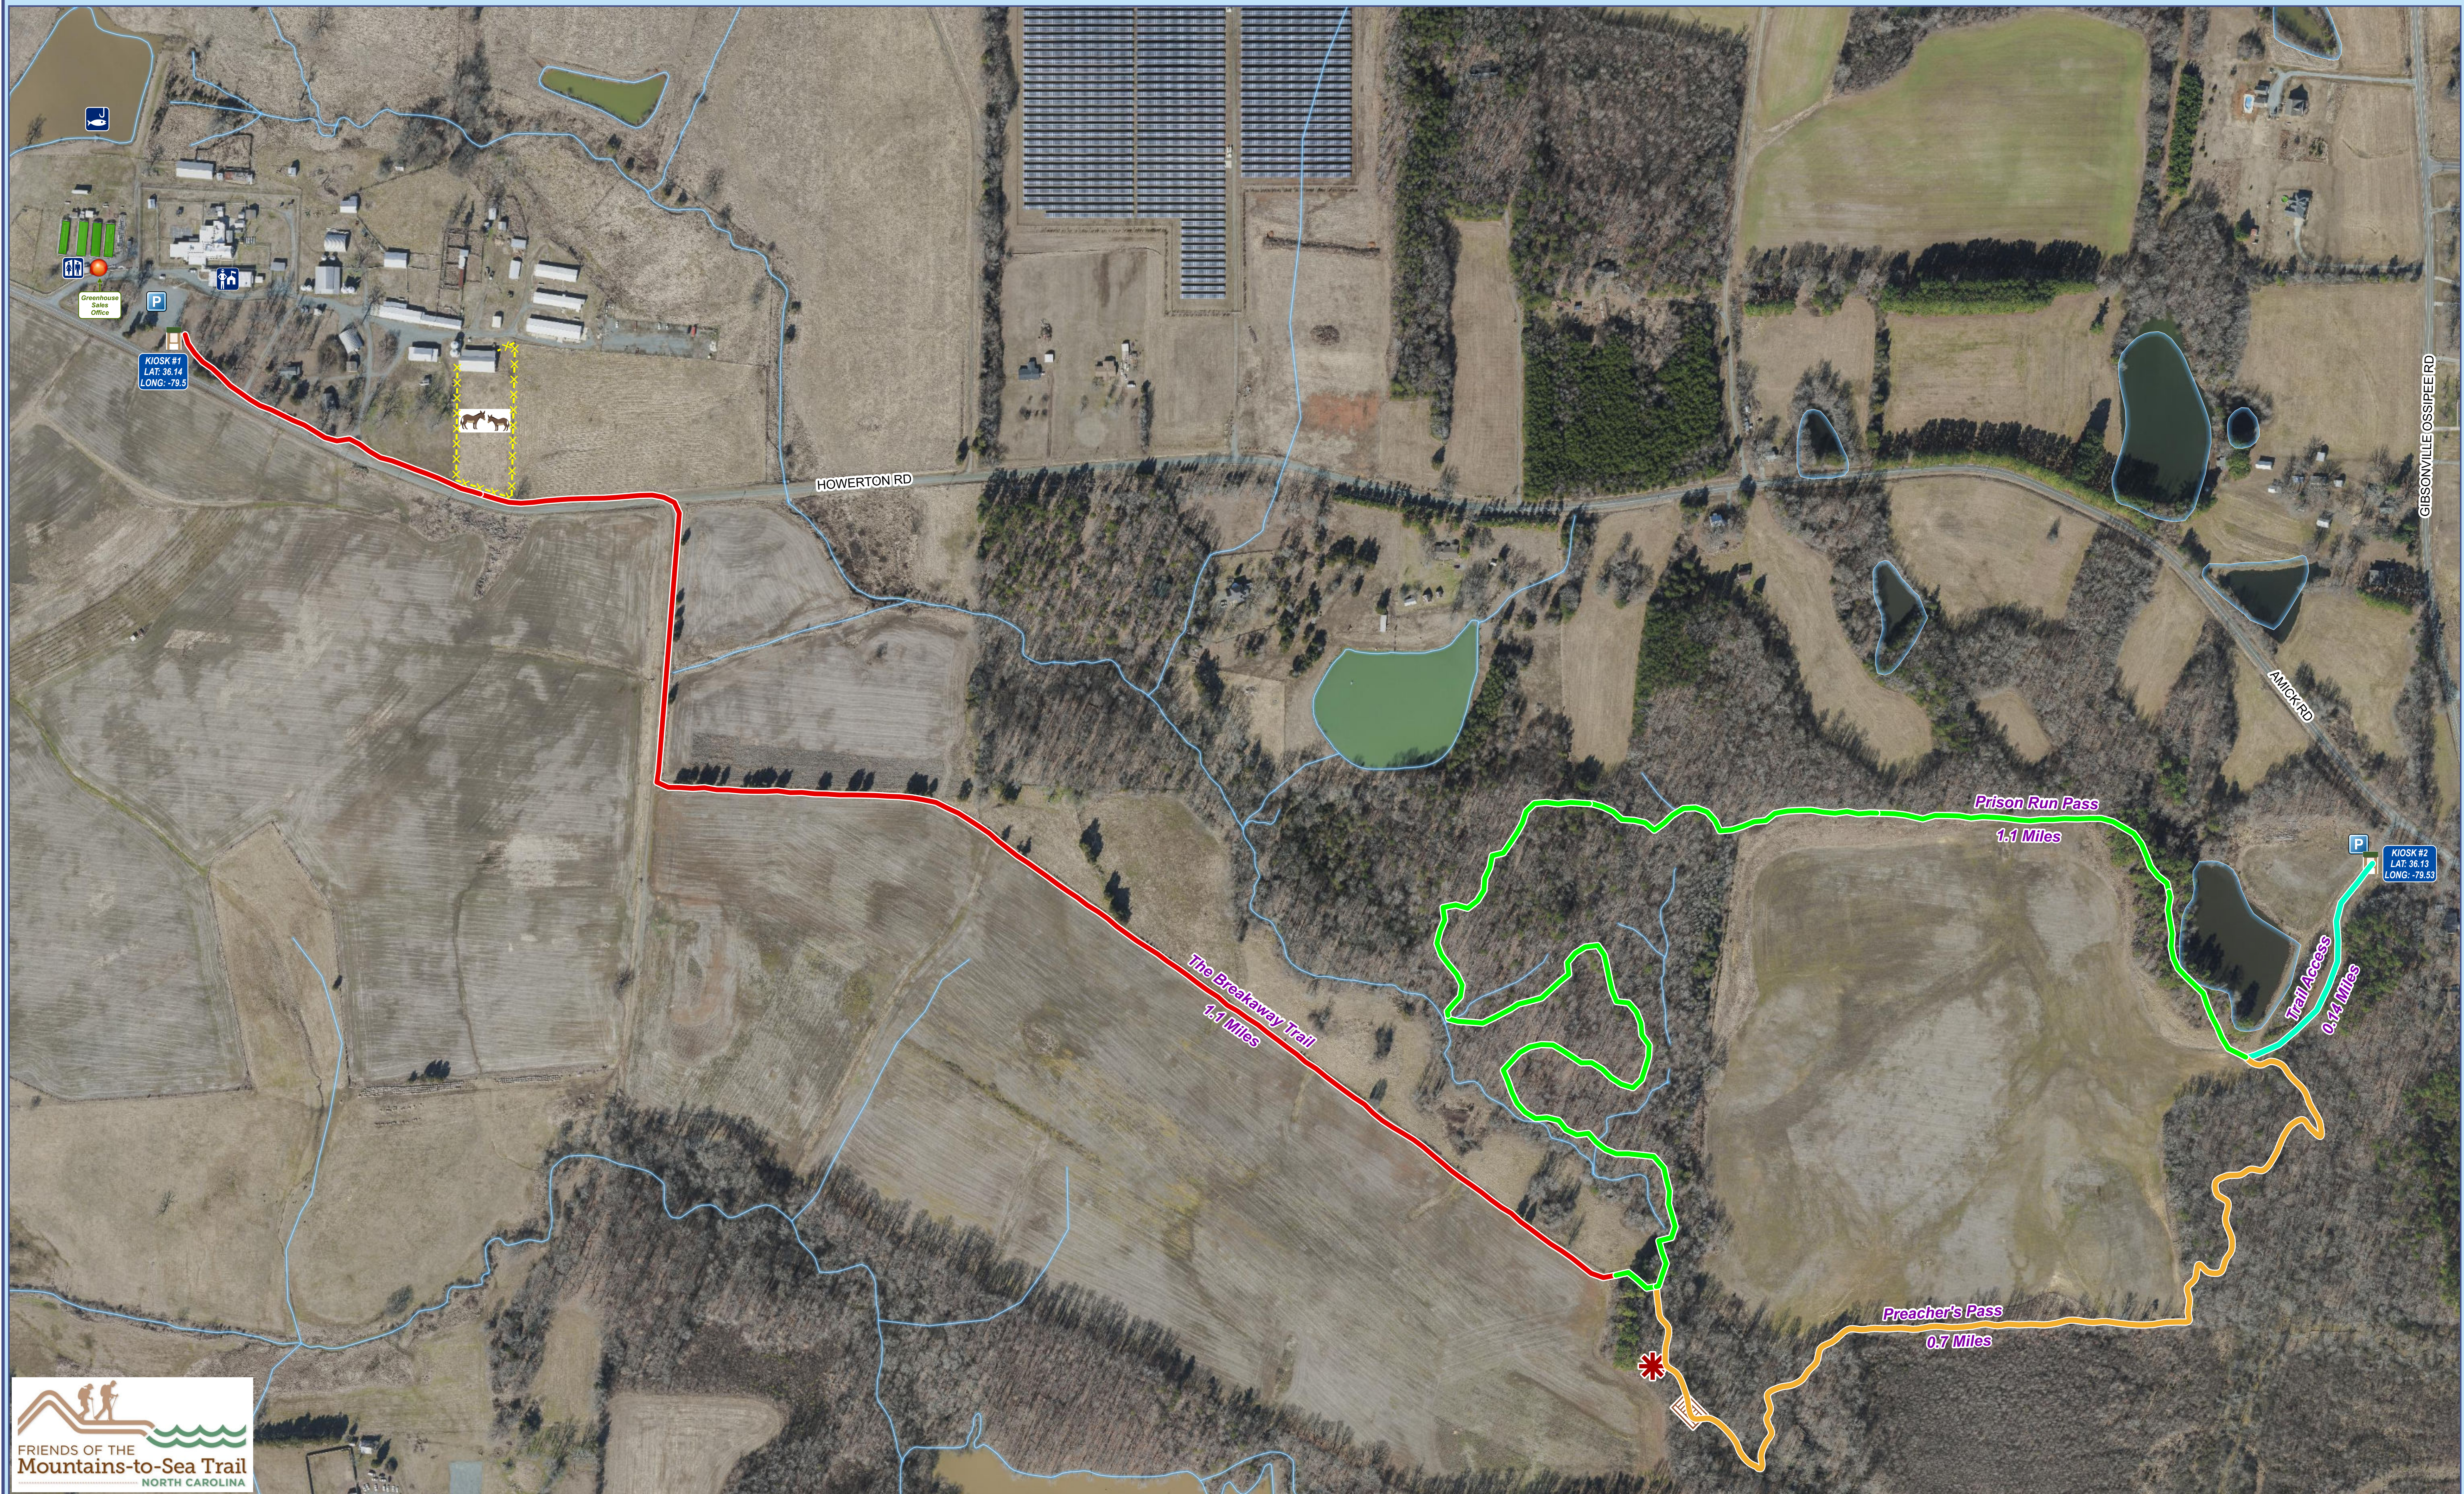

# GUILFORD COUNTY FARM

**RULES AND REGULATIONS**

**HOURS OF OPERATION:** DAWN TO DUSK

**PROHIBITED:**

- Unleashed pets
- Use of motorized vehicles such as ATVs
- Consumption or possession of alcohol or illegal drugs
- Hunting or trapping
- Boating
- Fires
- Biking
- Horseback riding
- TRESPASSING ON NEIGHBORING PROPERTIES

## 7315 HOWERTON RD

**CONTACT INFORMATION:**

In the event of an **EMERGENCY:** Call 911  
 For more information about this Park or any of the other Guilford County Park: Call (336) 641-4751 or go to <http://www.myguilford.com/parks/>

TRAILS		Legend	
	The Breakaway Trail		Bridge
	Prison Run Pass		Donkeys
	Preacher's Pass		Farm Office
	Trail Access		Fishing
	Fence		Kiosk
			Greenhouse Office
			Parking
			Restrooms
			Rock Outcropping
			Greenhouses