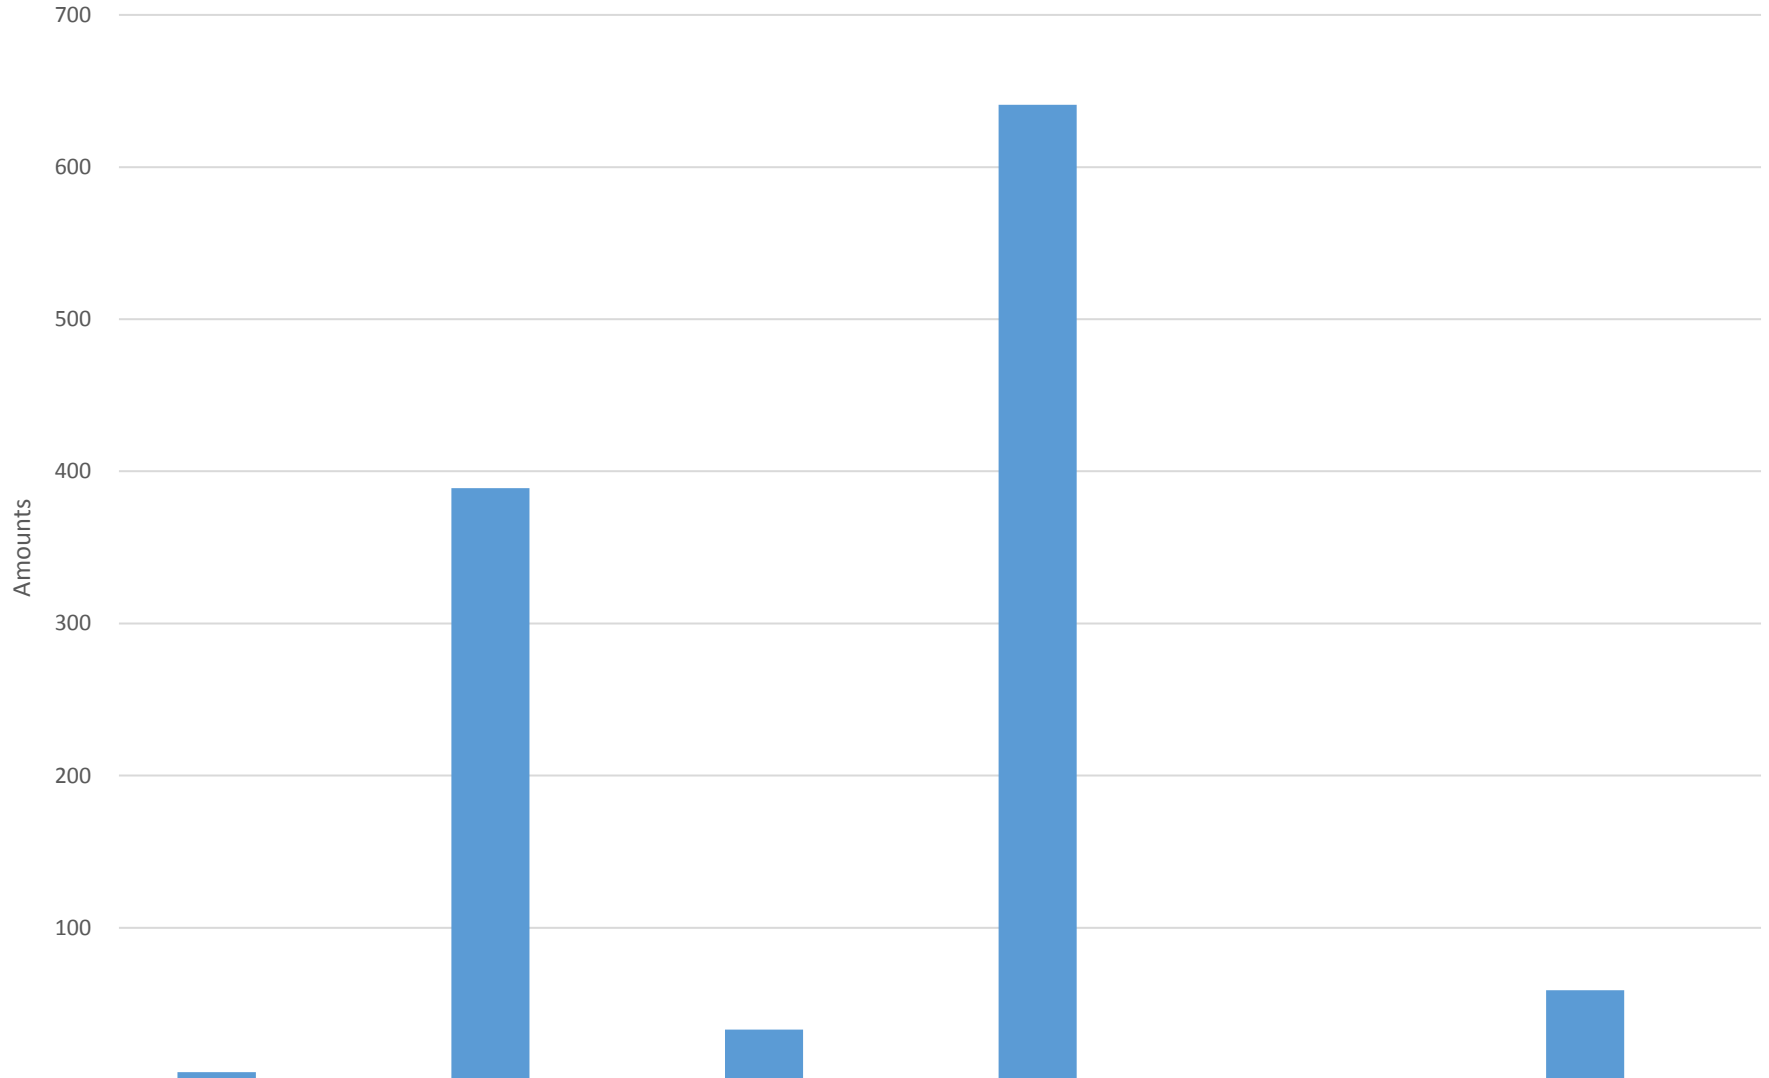

July 2016

Monthly Animal Shelter Population

	July-2015	July-2016
Dogs	191	306
Cats	235	337
Wildlife and other	3	22

Monthly Intake Statistics

	Clinic	Owner/Guardian Surrender	Return	Stray	Transfer In	Wildlife In
■ July	5	389	33	641	-	59
■ August	1					

Monthly Outcome Statistics

	Adoption	Clinic Out	Died	DOA	Euthanasia	Return to Owner/Guardian	Transfer Out	WildLife Release
■ July	339	3	58	26	560	90	136	17
■ August	1							

Guilford County
Monthly Animal Shelter Statistical Report
Dogs and Cats

Dogs	July	Cats	July
Beginning Population	233	Beginning Population	293
Intake		Intake	
Clinic	3	Clinic	2
Owner/Guardian Surrender	197	Owner/Guardian Surrender	179
Return	22	Return	11
Stray	326	Stray	302
Transfer In	-	Transfer In	-
Wildlife In	-	Wildlife In	-
Total Intake	<u>548</u>	Total Intake	<u>494</u>
Outcomes		Outcomes	
Adoption	217	Adoption	117
Clinic Out	3	Clinic Out	-
Died	2	Died	54
DOA	13	DOA	7
Euthanasia	176	Euthanasia	345
Return to Owner/Guardian	84	Return to Owner/Guardian	5
Transfer Out	95	Transfer Out	18
Wildlife Release	-	Wildlife Release	-
Total Outcomes	<u>590</u>	Total Outcomes	<u>546</u>
Ending Population	<u><u>191</u></u>	Ending Population	<u><u>241</u></u>