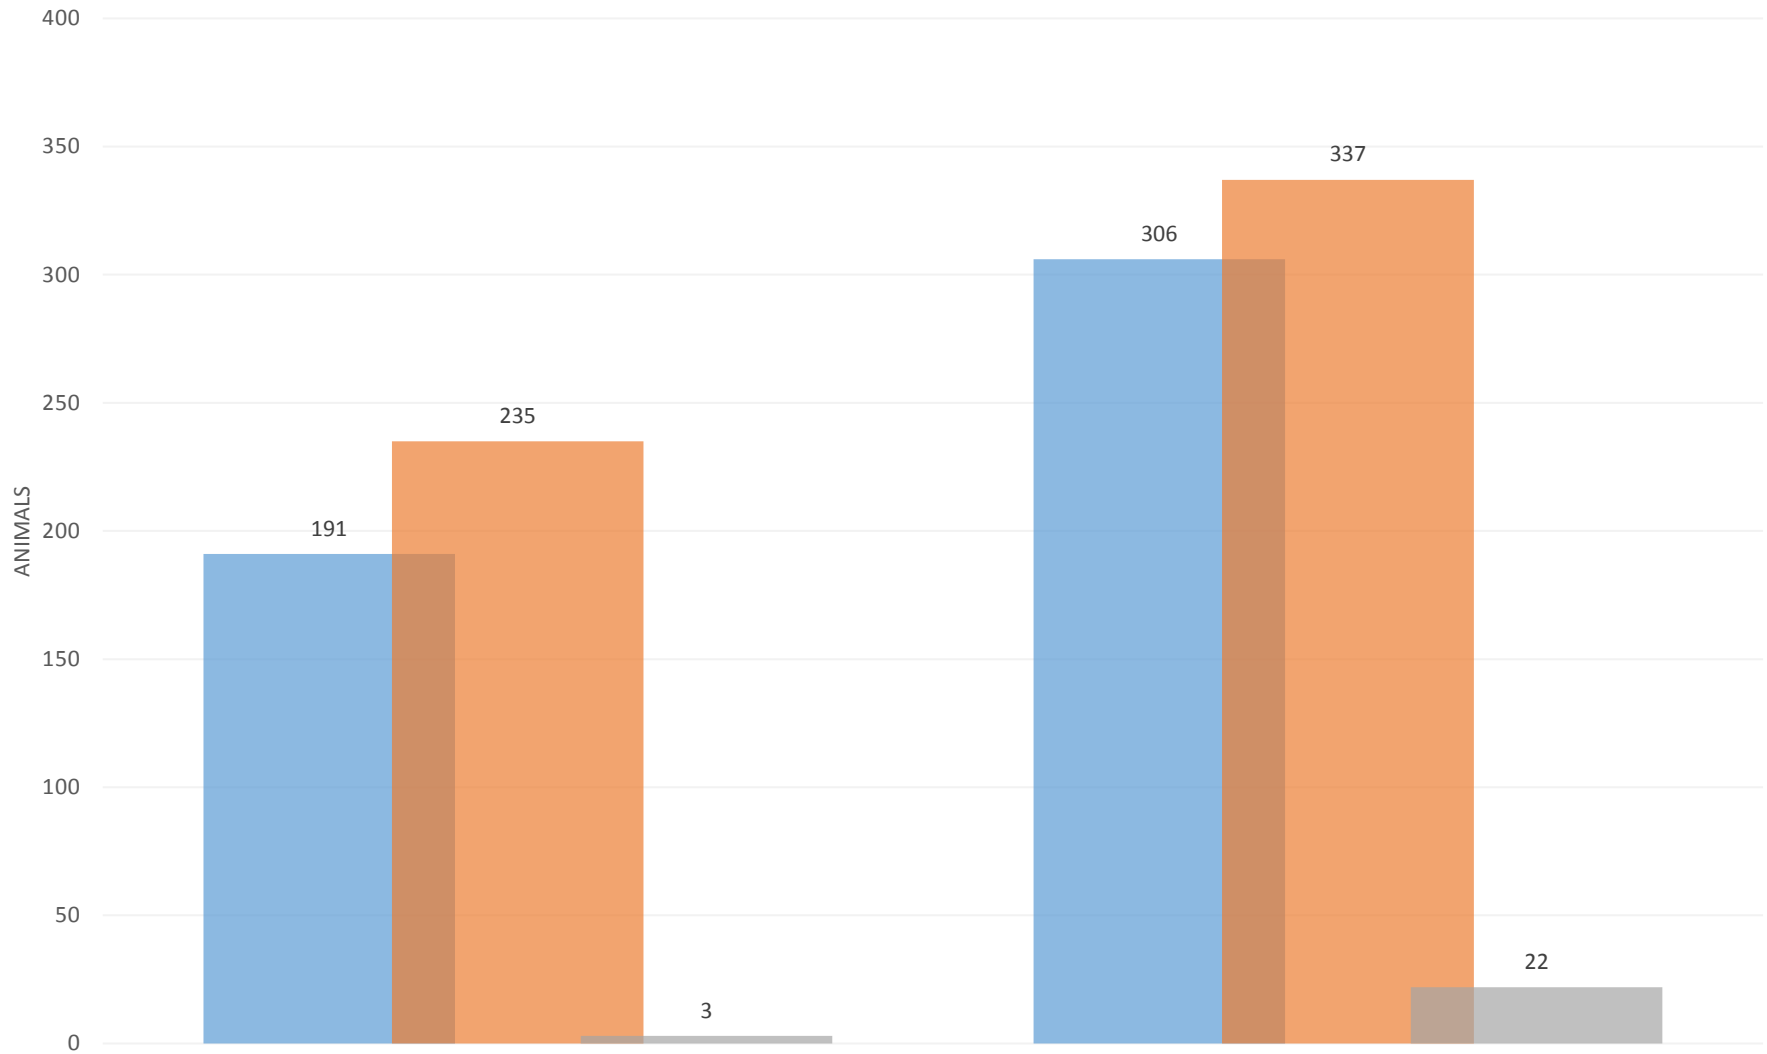

July 2016

Monthly Animal Shelter Population

	July-2015	July-2016
Dogs	191	306
Cats	235	337
Wildlife and other	3	22

Monthly Intake Statistics

	Clinic	Owner/Guardian Surrender	Return	Stray	Transfer In	Wildlife In
■ July	5	389	33	641	-	59
■ August	1					

Monthly Outcome Statistics

	Adoption	Clinic Out	Died	DOA	Euthanasia	Return to Owner/Guardian	Transfer Out	WildLife Release
■ July	339	3	58	26	560	90	136	17
■ August	1							

Guilford County
Monthly Animal Shelter Statistical Report
Dogs and Cats

Dogs	July	Cats	July
Beginning Population	233	Beginning Population	293
Intake		Intake	
Clinic	3	Clinic	2
Owner/Guardian Surrender	197	Owner/Guardian Surrender	179
Return	22	Return	11
Stray	326	Stray	302
Transfer In	-	Transfer In	-
Wildlife In	-	Wildlife In	-
Total Intake	<u>548</u>	Total Intake	<u>494</u>
Outcomes		Outcomes	
Adoption	217	Adoption	117
Clinic Out	3	Clinic Out	-
Died	2	Died	54
DOA	13	DOA	7
Euthanasia	176	Euthanasia	345
Return to Owner/Guardian	84	Return to Owner/Guardian	5
Transfer Out	95	Transfer Out	18
Wildlife Release	-	Wildlife Release	-
Total Outcomes	<u>590</u>	Total Outcomes	<u>546</u>
Ending Population	<u><u>191</u></u>	Ending Population	<u><u>241</u></u>