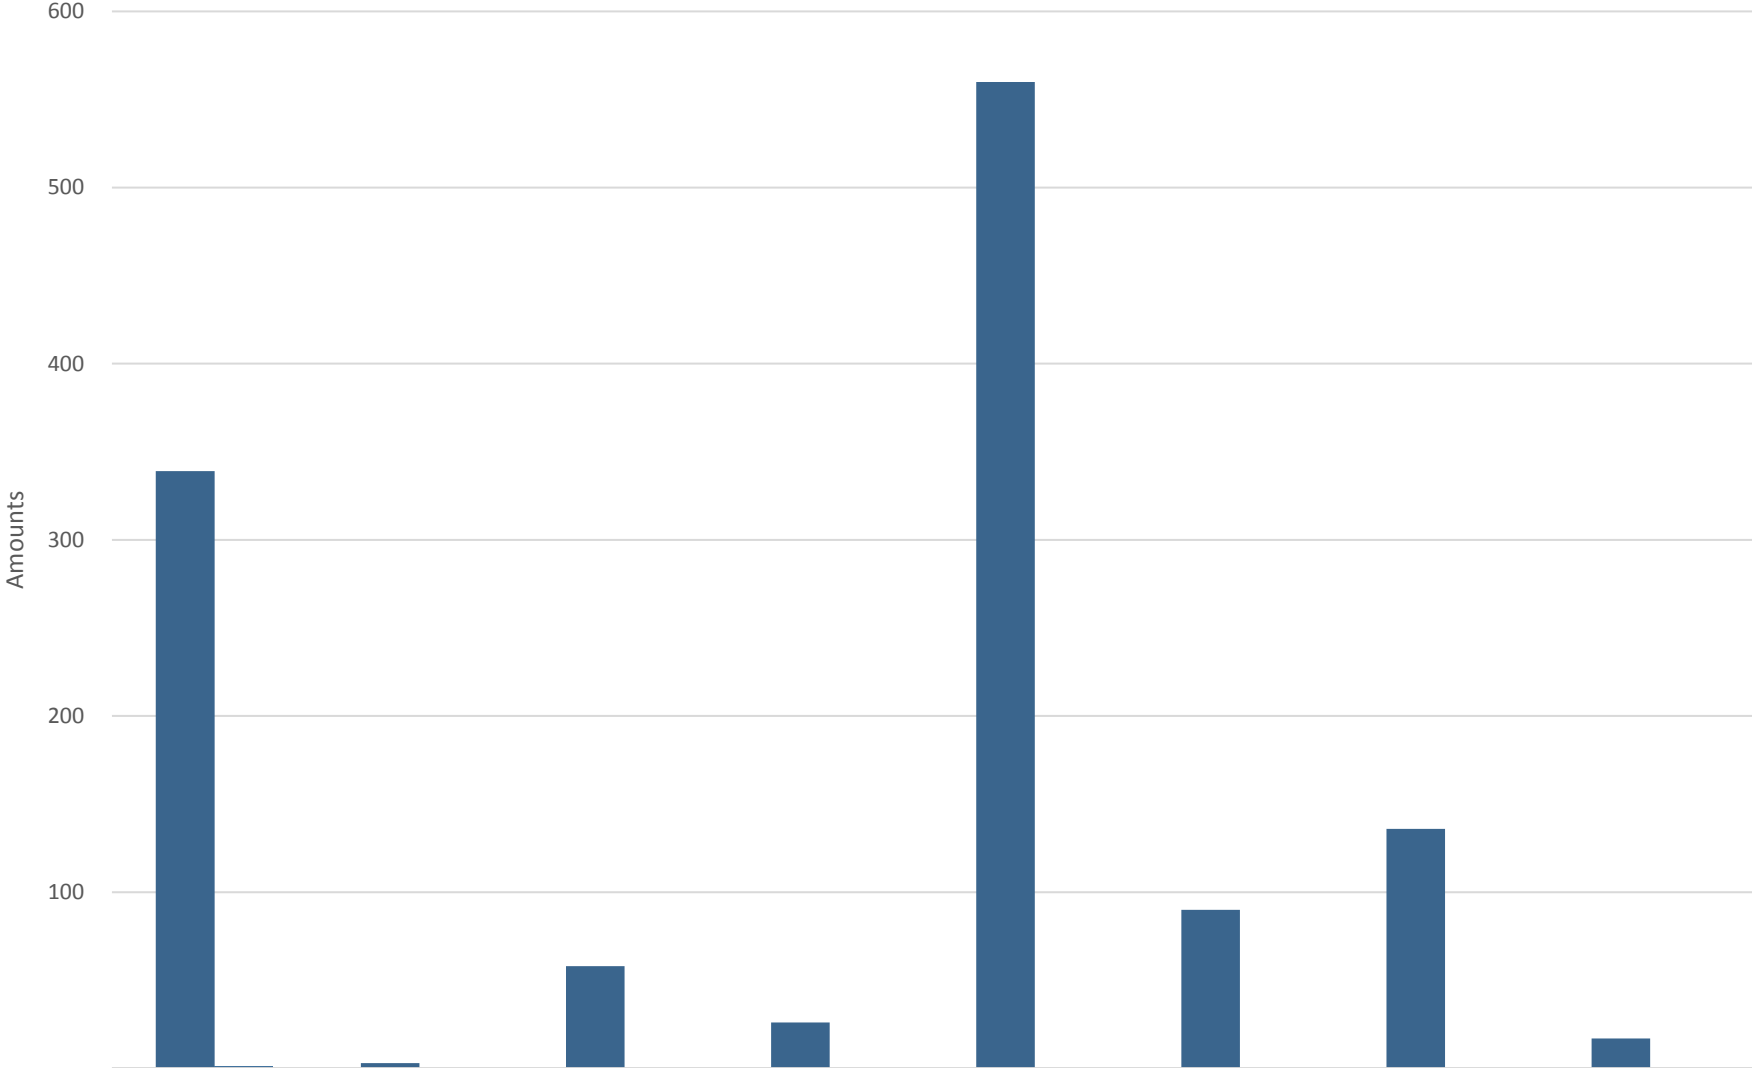

July 2016

Monthly Animal Shelter Population

	July-2015	July-2016
Dogs	191	306
Cats	235	337
Wildlife and other	3	22

Monthly Intake Statistics

	Clinic	Owner/Guardian Surrender	Return	Stray	Transfer In	Wildlife In
■ July	5	389	33	641	-	59
■ August	1					

Monthly Outcome Statistics

	Adoption	Clinic Out	Died	DOA	Euthanasia	Return to Owner/Guardian	Transfer Out	WildLife Release
■ July	339	3	58	26	560	90	136	17
■ August	1							

Guilford County
Monthly Animal Shelter Statistical Report
Dogs and Cats

Dogs	July	Cats	July
Beginning Population	233	Beginning Population	293
Intake		Intake	
Clinic	3	Clinic	2
Owner/Guardian Surrender	197	Owner/Guardian Surrender	179
Return	22	Return	11
Stray	326	Stray	302
Transfer In	-	Transfer In	-
Wildlife In	-	Wildlife In	-
Total Intake	<u>548</u>	Total Intake	<u>494</u>
Outcomes		Outcomes	
Adoption	217	Adoption	117
Clinic Out	3	Clinic Out	-
Died	2	Died	54
DOA	13	DOA	7
Euthanasia	176	Euthanasia	345
Return to Owner/Guardian	84	Return to Owner/Guardian	5
Transfer Out	95	Transfer Out	18
Wildlife Release	-	Wildlife Release	-
Total Outcomes	<u>590</u>	Total Outcomes	<u>546</u>
Ending Population	<u><u>191</u></u>	Ending Population	<u><u>241</u></u>