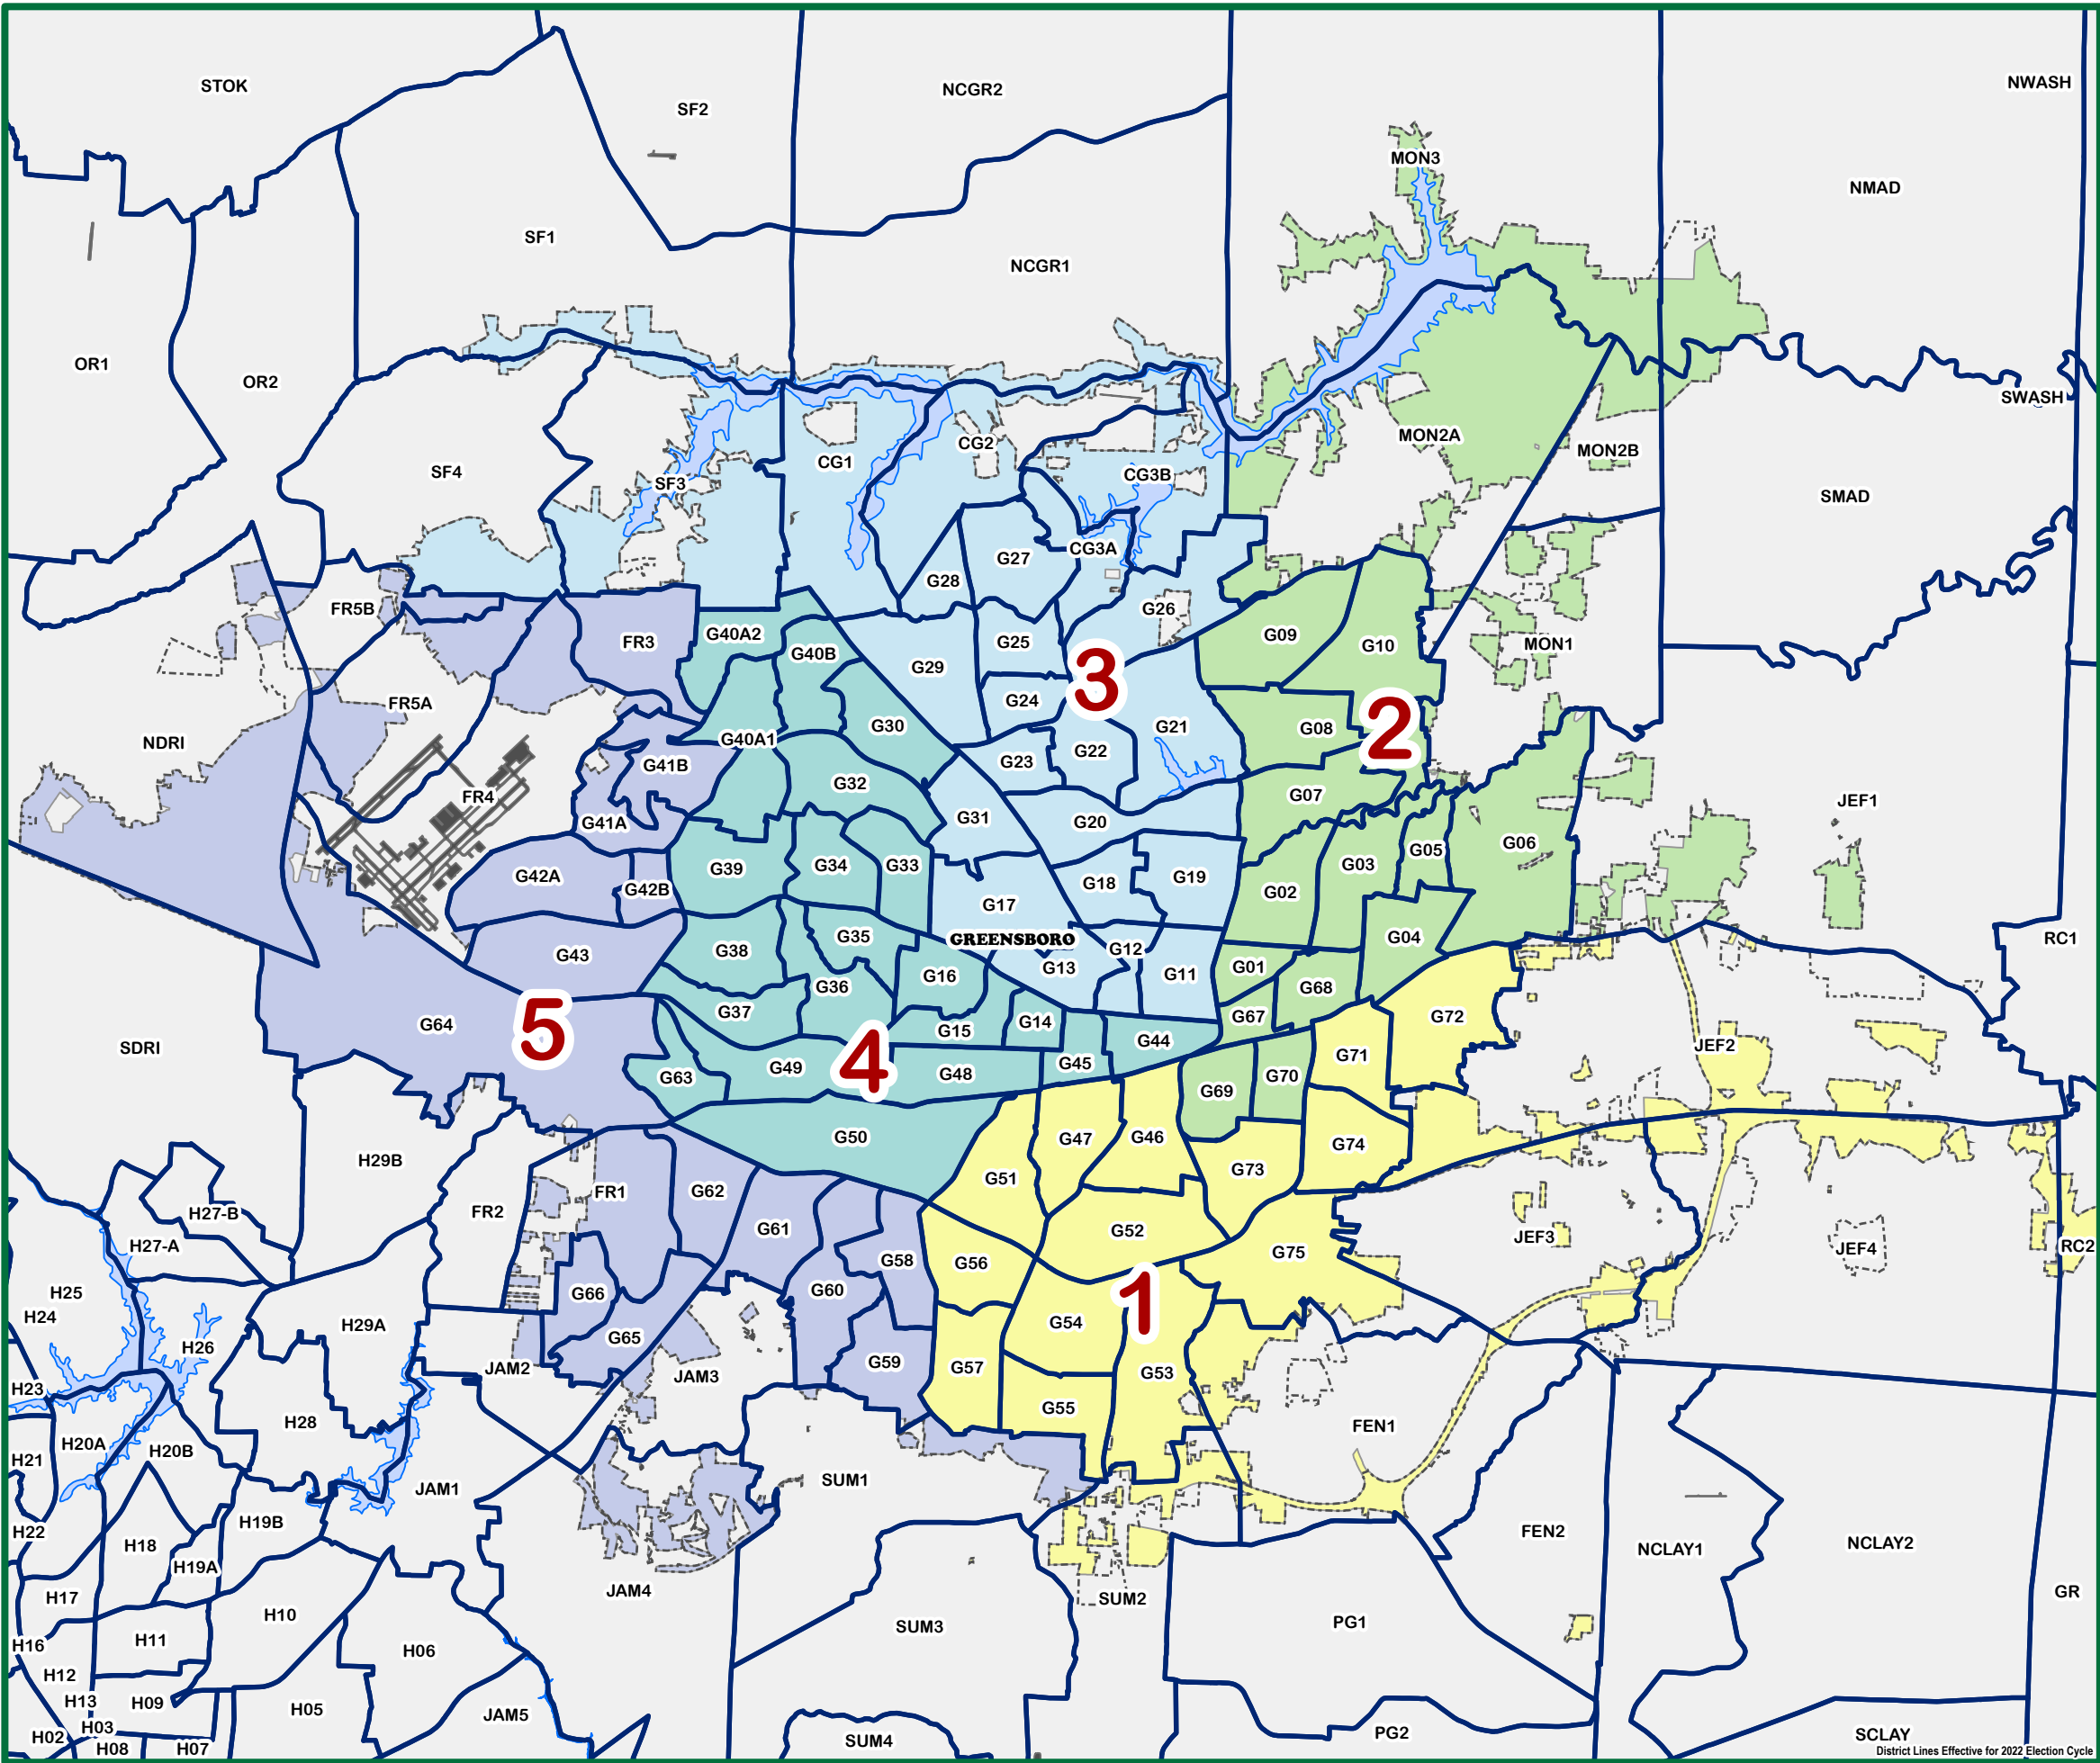

GREENSBORO CITY COUNCIL

DISTRICT 1

- FEN1
- FEN2
- G46
- G47
- G51
- G52
- G53
- G54
- G55
- G56
- G57

DISTRICT 2

- G01
- G02
- G03
- G04
- G05
- G06
- G07
- G08
- G09
- G10
- G67

DISTRICT 3

- CG1
- CG2
- CG3A
- CG3B
- G11
- G12
- G13
- G17
- G18
- G19
- G20

DISTRICT 4

- G14
- G15
- G16
- G30
- G32
- G33
- G34
- G35
- G36
- G37
- G38

DISTRICT 5

- FR1
- FR2
- FR3
- FR4
- FR5A
- FR5B
- G41A
- G41B
- G42A
- G42B
- G43

July 17, 2024